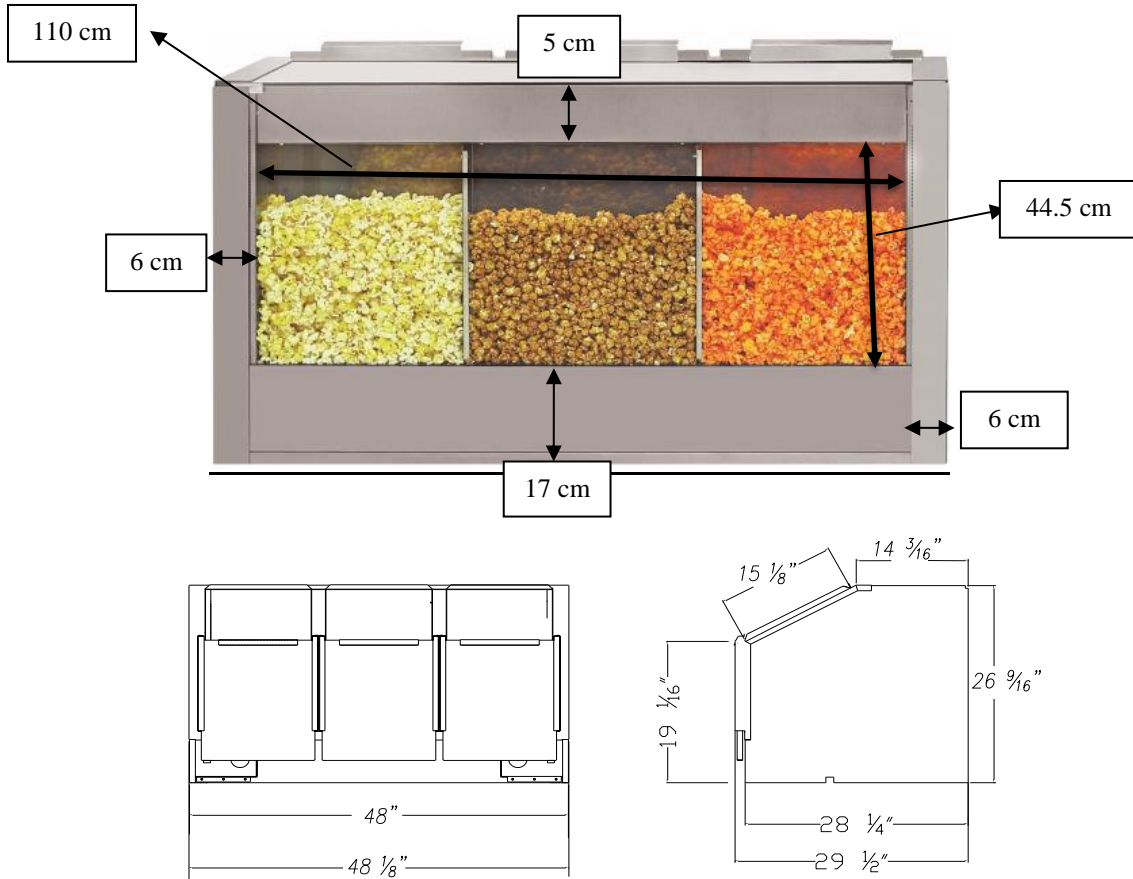

THREE COMPARTMENTS 48" Inch POPCORN WARMER
Model 2445-03-001

NOTE: Image shown above is with Glass, but the machine supplied will be of complete Stainless Steel Front & Top.

Warmer Dimensions :

Width: 48" Inch (122 cm)
Depth: 30" Inch (75 cm)
Height: 28.5" Inch (72.5 cm)

Warmer Dimensions with Roller Base

Width: 48" Inch (122 cm)
Depth: 30" Inch (75 cm)
Height: 49" Inch (125 cm)

Electrical Specifications:

230V 50Hz, 1560 Watts, 6.8 amps, Three prong European plug with 5 ft. long cable

Minimum Clearance

Shall have a 1” Inch or 2.54cm space from each side of the warmer

Features:

- Three storage and display compartments.
- Three access door panels.
- Two heater / blower units. One controls left side, one controls right side. Center compartment temperature will be an average of right and left sides.
- LED Light illuminated the cabinet interior.

Roller Base for Staging Cabinets

Base Dimensions :

Width: 47.75 Inch (121.5cm)

Depth: 28 Inch (71.5cm)

Height: 8 Inch (20.5cm)