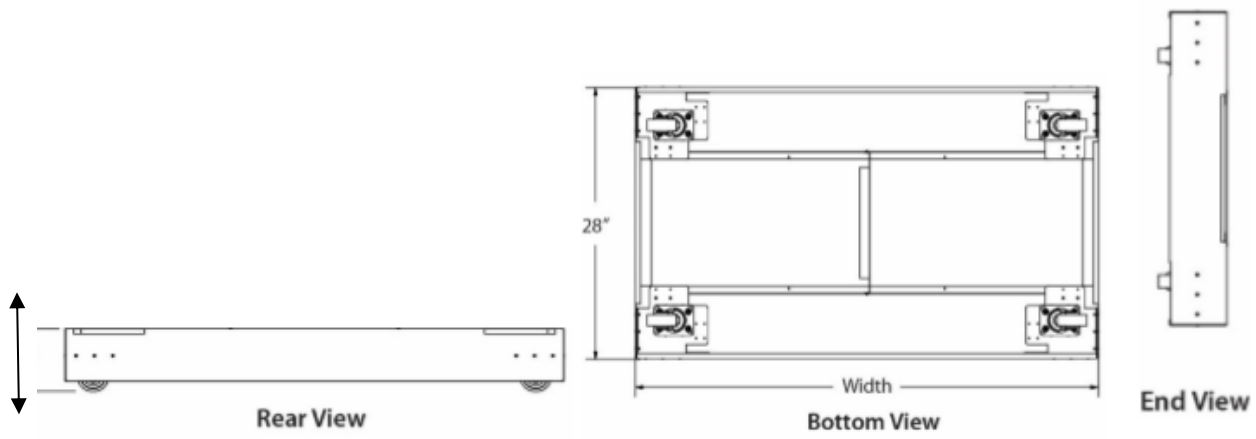

THREE COMPARTMENTS 48" Inch POPCORN WARMER
Model 2445-03-001

NOTE: Image shown above is with Glass, but the machine supplied will be of complete Stainless Steel Front & Top.

Warmer Dimensions :

Width: 48" Inch (122 cm)
Depth: 30" Inch (75 cm)
Height: 28.5" Inch (72.5 cm)

Warmer Dimensions with Roller Base

Width: 48" Inch (122 cm)
Depth: 30" Inch (75 cm)
Height: 49" Inch (125 cm)

Electrical Specifications:

230V 50Hz, 1560 Watts, 6.8 amps, Three prong European plug with 5 ft. long cable

Minimum Clearance

Shall have a 1” Inch or 2.54cm space from each side of the warmer

Features:

- Three storage and display compartments.
- Three access door panels.
- Two heater / blower units. One controls left side, one controls right side. Center compartment temperature will be an average of right and left sides.
- LED Light illuminated the cabinet interior.

Roller Base for Staging Cabinets

Base Dimensions :

Width: 47.75 Inch (121.5cm)

Depth: 28 Inch (71.5cm)

Height: 8 Inch (20.5cm)